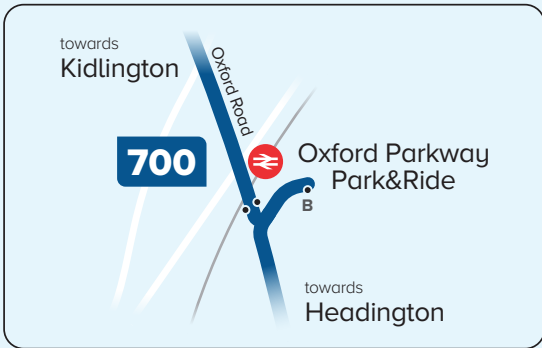

X32 JR Hospital • Oxford City • Redbridge • Didcot

400 Thornhill • Headington • City & Rail Station

700 Thornhill • Hospitals • Oxford Parkway • Kidlington

U1B Thornhill • Headington • Jack Straw's Lane

700

towards Oxford Parkway & Kidlington

400

towards Wheatley & Thame

400 **700** **U1B**

400 Oxford Rail Station

400 Oxford City Centre

400 **X32** St Clement's

700 **X32** JR Hospital

U1B Jack Straw's Lane

U1B Oxford Brookes University Headington Campus

700 Nuffield Orthopaedic Centre

X32 towards Redbridge Park&Ride & Didcot

- All buses stop here
- X32 stop only
- 400 stop only
- 700 stop only

U1B operates on Open Days only, and buses only stop at:

- Thornhill Park&Ride
- Headington Shops
- Headington Campus
- Jack Straw's Lane (Marston Road Campus)